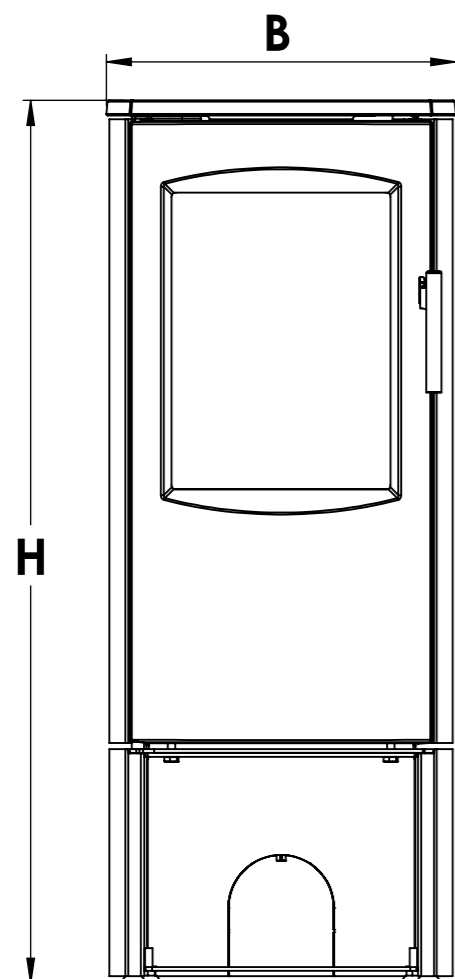

Serie	Scan-Line 7
Description	Scan-Line 7B with log-store

External fresh air from behind

External fresh air from behind Below from stove

External fresh air from below

Scan-Line 7B	A	B	D	H
Steel	195	462	415	1168
Stone top	196	470	416	1197
Stone	196	470	416	1198