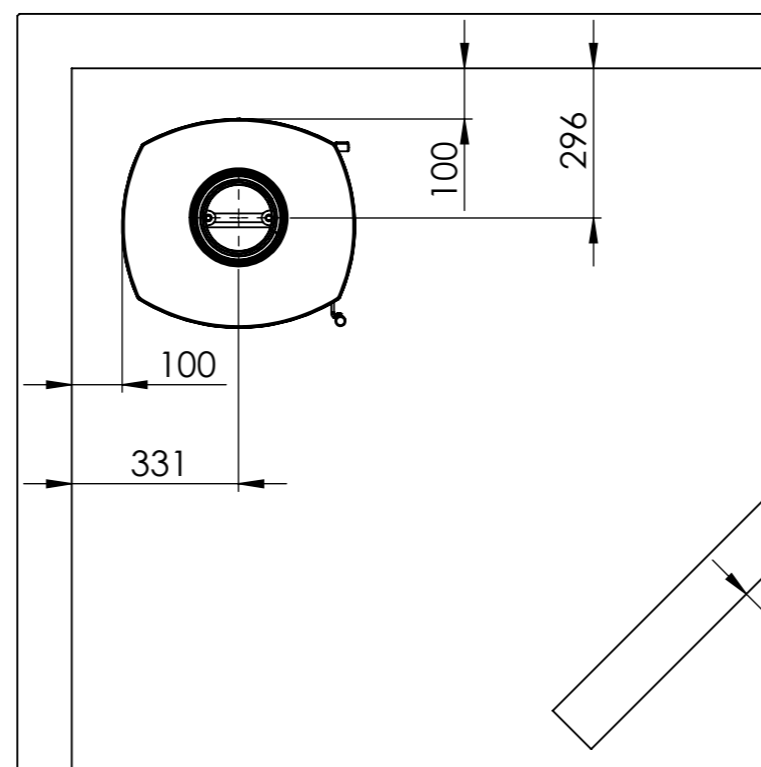

Serie	Scan-Line 7
Description	Scan-Line 7B with log-store

External fresh air from behind

External fresh air from behind Below from stove

External fresh air from below

Scan-Line 7B	A	B	D	H
Steel	195	462	415	1168
Stone top	196	470	416	1197
Stone	196	470	416	1198