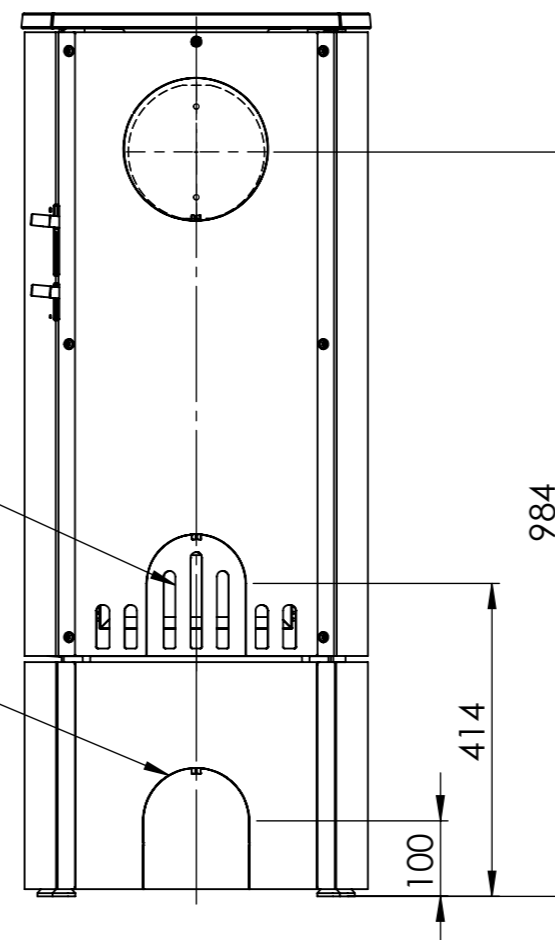

Serie	Scan-Line 7
Description	Scan-Line 7B with log-store

External fresh air from behind

External fresh air from behind Below from stove

External fresh air from below

Scan-Line 7B	A	B	D	H
Steel	195	462	415	1168
Stone top	196	470	416	1197
Stone	196	470	416	1198