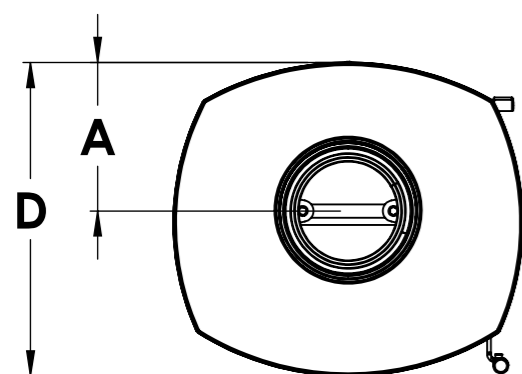

Serie	Scan-Line 7
Description	Scan-Line 7B with log-store

External fresh air from behind

External fresh air from behind Below from stove

External fresh air from below

Scan-Line 7B	A	B	D	H
Steel	195	462	415	1168
Stone top	196	470	416	1197
Stone	196	470	416	1198