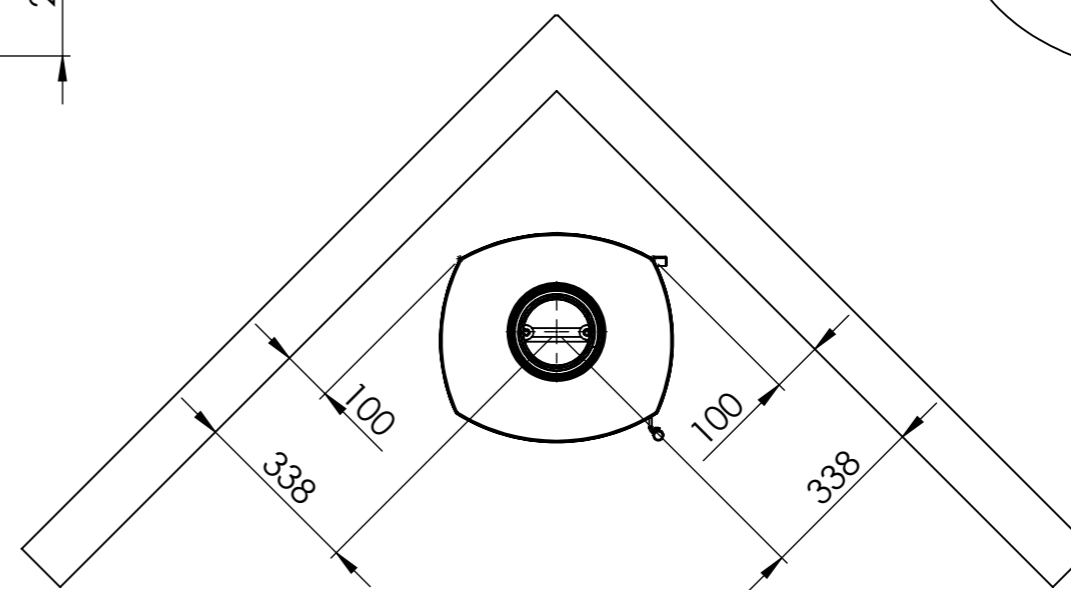

Serie	Scan-Line 7
Description	Scan-Line 7B with log-store

External fresh air from behind

External fresh air from behind Below from stove

External fresh air from below

Scan-Line 7B	A	B	D	H
Steel	195	462	415	1168
Stone top	196	470	416	1197
Stone	196	470	416	1198