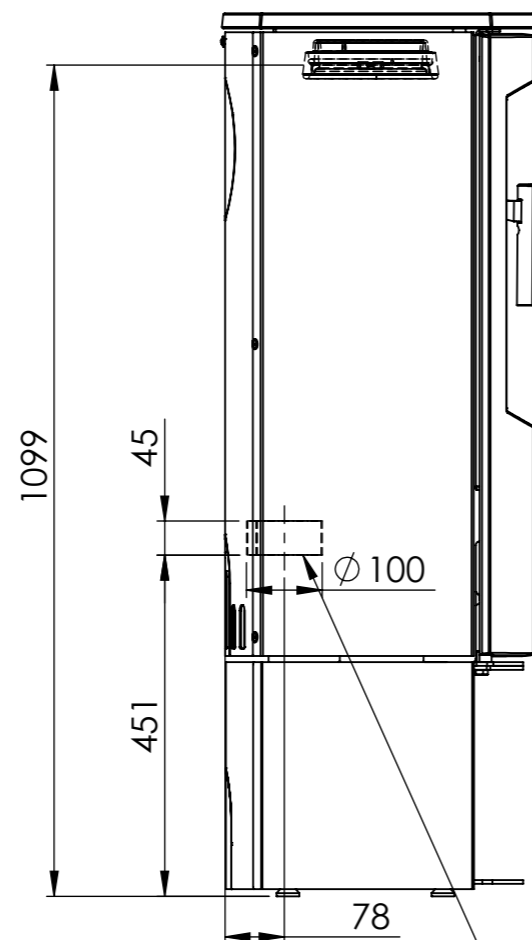

Serie	Scan-Line 7
Description	Scan-Line 7B with log-store

External fresh air from behind

External fresh air from behind Below from stove

External fresh air from below

Scan-Line 7B	A	B	D	H
Steel	195	462	415	1168
Stone top	196	470	416	1197
Stone	196	470	416	1198